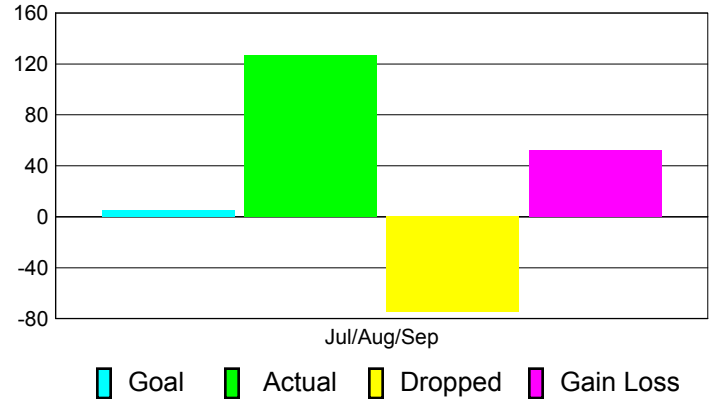

### Club Results 2012-2013

Goal, New, Dropped, Gain/Loss

## MEMBERSHIP

**Membership Results**  
2012-2013

**Membership**  
2011-2012

| Month         | Net Memb Goal | Actual New Memb | Actual Dropped Memb | Gain/Loss of Memb | Gain/Loss of Memb |
|---------------|---------------|-----------------|---------------------|-------------------|-------------------|
| Jul/Aug/Sep   | 5             | 127             | -75                 | 52                | 34                |
| <b>Totals</b> | <b>5</b>      | <b>127</b>      | <b>-75</b>          | <b>52</b>         | <b>34</b>         |

### Membership Results 2012-2013

Goal, New, Dropped, Gain/Loss